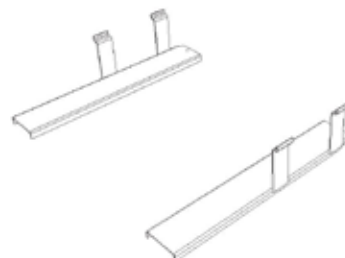

SPARE PARTS

FOR LIFT UNITS

Extended pallet support

Extended pallet support for lift unit LARGE

ART.NO	DESCRIPTION
3000106	Right
3000107	Left

3000106 & 3000107

Extended support

Extended support for roll container LARGE

1000040

1000040

FOR TABLES

Wheel

Wheel for tables incl. M8 screw. Each table uses four wheels. Sold individually.

-1000026

-1000026

Stabilizing wheels