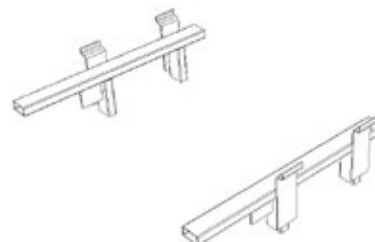

Extended support

Extended support for roll container LARGE

ARTNR	DESCRIPTION
3000358	Right
3000359	Left

3000358 & 3000359